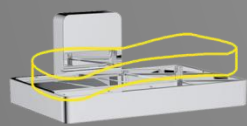

Magnetic Accessories

Module combination

According to your style , you could pick up any accessories and plate to form your favorable combination

120*120 mm

250*50 mm

315*50 mm

457*50 mm

665*50 mm

5 steel plates X 8 accessories
= multiple choices

Hair Dryer Holder

Soap Dish

Spare Paper Holder

Paper Holder

Cup Holder

Hook

Shower Holder

Toilet brush Holder

Shower Squeegee Holder

Magnet Scraper Holder

924640

- > 430 steel wall plate with 3M tape
- > Magnetic slider with adjustable bracket
- > Shining and brushed finish available
- > Wall Plate Size: 120*120 /50*250 /50*310/50*457 /50*665mm are available.

Magnet Single-Cup Holder

924610

- > 430 steel wall plate with 3M tape
- > Magnetic slider with adjustable bracket
- > Shining and brushed finish available
- > Wall Plate Size: 120*120 /50*250 /50*310/50*457 /50*665mm are available.