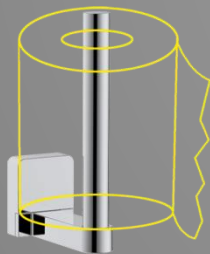

Magnetic Accessories

Module combination

According to your style , you could pick up any accessories and plate to form your favorable combination

120*120 mm

250*50 mm

315*50 mm

457*50 mm

665*50 mm

5 steel plates X 8 accessories
= multiple choices

Hair Dryer Holder

Soap Dish

Spare Paper Holder

Paper Holder

Cup Holder

Hook

Shower Holder

Toilet brush Holder

Shower Squeegee Holder

Magnet Scraper Holder

924640

- > 430 steel wall plate with 3M tape
- > Magnetic slider with adjustable bracket
- > Shining and brushed finish available
- > Wall Plate Size: 120*120 /50*250 /50*310/50*457 /50*665mm are available.

Magnet Single-Cup Holder

924610

- > 430 steel wall plate with 3M tape
- > Magnetic slider with adjustable bracket
- > Shining and brushed finish available
- > Wall Plate Size: 120*120 /50*250 /50*310/50*457 /50*665mm are available.