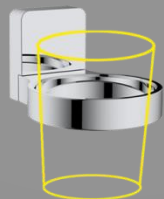

Magnetic Accessories

Module combination

According to your style , you could pick up any accessories and plate to form your favorable combination

120*120 mm

250*50 mm

315*50 mm

457*50 mm

665*50 mm

5 steel plates X 8 accessories
= multiple choices

Hair Dryer Holder

Soap Dish

Spare Paper Holder

Paper Holder

Cup Holder

Hook

Shower Holder

Toilet brush Holder

Shower Squeegee Holder

Magnet Scraper Holder

924640

- > 430 steel wall plate with 3M tape
- > Magnetic slider with adjustable bracket
- > Shining and brushed finish available
- > Wall Plate Size: 120*120 /50*250 /50*310/50*457 /50*665mm are available.

Magnet Single-Cup Holder

924610

- > 430 steel wall plate with 3M tape
- > Magnetic slider with adjustable bracket
- > Shining and brushed finish available
- > Wall Plate Size: 120*120 /50*250 /50*310/50*457 /50*665mm are available.