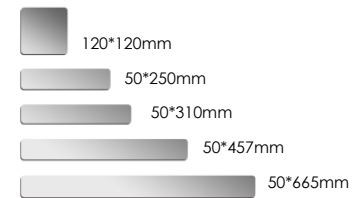

Magnet Toilet Paper Roll Holder

924620

- > 430 steel wall plate with 3M tape
- > Magnetic slider with adjustable bracket
- > Shining and brushed finish available
- > Wall Plate Size: 120*120 /50*250 /50*310/50*457 /50*665mm are available.

Magnet Soap Disk

924630

- > 430 steel wall plate with 3M tape
- > Magnetic slider with adjustable bracket
- > Shining and brushed finish available
- > Wall Plate Size: 120*120 /50*250 /50*310/50*457 /50*665mm are available.

Magnet Spare paper holder

9246_01

- > 430 steel wall plate with 3M tape
- > Magnetic slider with adjustable bracket
- > Shining and brushed finish available
- > Wall Plate Size: 120*120 /50*250 /50*310/50*457 /50*665mm are available.