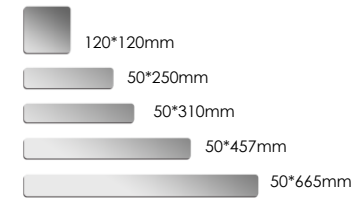

Magnet Robe Hook

924601

- > 430 steel wall plate with 3M tape
- > Magnetic slider with adjustable bracket
- > Shining and brushed finish available
- > Wall Plate Size: 120*120 /50*250 /50*310/50*457 /50*665mm are available.

Magnet Toilet Paper Roll Holder

924620

- > 430 steel wall plate with 3M tape
- > Magnetic slider with adjustable bracket
- > Shining and brushed finish available
- > Wall Plate Size: 120*120 /50*250 /50*310/50*457 /50*665mm are available.

Magnet Soap Disk

924630

- > 430 steel wall plate with 3M tape
- > Magnetic slider with adjustable bracket
- > Shining and brushed finish available
- > Wall Plate Size: 120*120 /50*250 /50*310/50*457 /50*665mm are available.