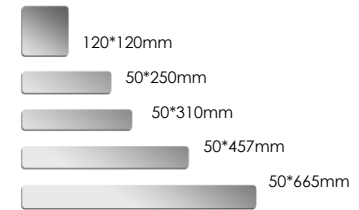

Magnet Single-Cup Holder

924610

- > 430 steel wall plate with 3M tape
- > Magnetic slider with adjustable bracket
- > Shining and brushed finish available
- > Wall Plate Size: 120*120 /50*250 /50*310/50*457 /50*665mm are available.

Magnet Robe Hook

924601

- > 430 steel wall plate with 3M tape
- > Magnetic slider with adjustable bracket
- > Shining and brushed finish available
- > Wall Plate Size: 120*120 /50*250 /50*310/50*457 /50*665mm are available.

Magnet Toilet Paper Roll Holder

924620

- > 430 steel wall plate with 3M tape
- > Magnetic slider with adjustable bracket
- > Shining and brushed finish available
- > Wall Plate Size: 120*120 /50*250 /50*310/50*457 /50*665mm are available.

Magnet Soap Disk

924630

- > 430 steel wall plate with 3M tape
- > Magnetic slider with adjustable bracket
- > Shining and brushed finish available
- > Wall Plate Size: 120*120 /50*250 /50*310/50*457 /50*665mm are available.