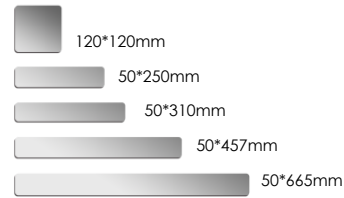

Magnetic Accessories

Module combination

According to your style , you could pick up any accessories and plate to form your favorable combination

120*120 mm

250*50 mm

315*50 mm

457*50 mm

665*50 mm

Toilet brush Holder

Shower Squeegee Holder

Magnet Scraper Holder

924640

- > 430 steel wall plate with 3M tape
- > Magnetic slider with adjustable bracket
- > Shining and brushed finish available
- > Wall Plate Size: 120*120 /50*250 /50*310/50*457 /50*665mm are available.

Magnet Single-Cup Holder

924610

- > 430 steel wall plate with 3M tape
- > Magnetic slider with adjustable bracket
- > Shining and brushed finish available
- > Wall Plate Size: 120*120 /50*250 /50*310/50*457 /50*665mm are available.