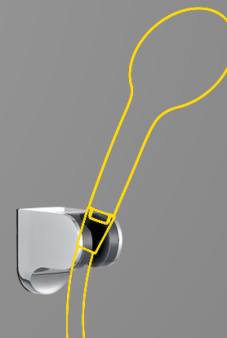

Magnetic Accessories

Module combination

According to your style , you could pick up any accessories and plate to form your favorable combination

120*120 mm

250*50 mm

315*50 mm

457*50 mm

665*50 mm

5 steel plates X 8 accessories
= multiple choices

Hair Dryer Holder

Soap Dish

Spare Paper Holder

Paper Holder

Cup Holder

Hook

Shower Holder

Toilet brush Holder

Shower Squeegee Holder

Magnet Scraper Holder

924640

- > 430 steel wall plate with 3M tape
- > Magnetic slider with adjustable bracket
- > Shining and brushed finish available
- > Wall Plate Size: 120*120 /50*250 /50*310/50*457 /50*665mm are available.

Magnet Single-Cup Holder

924610

- > 430 steel wall plate with 3M tape
- > Magnetic slider with adjustable bracket
- > Shining and brushed finish available
- > Wall Plate Size: 120*120 /50*250 /50*310/50*457 /50*665mm are available.