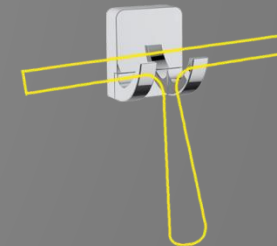

Magnetic Accessories

Module combination

According to your style , you could pick up any accessories and plate to form your favorable combination

120*120 mm

250*50 mm

315*50 mm

457*50 mm

665*50 mm

5 steel plates X 8 accessories
= multiple choices

Hair Dryer Holder

Soap Dish

Spare Paper Holder

Paper Holder

Cup Holder

Hook

Shower Holder

Toilet brush Holder

Shower Squeegee Holder

Magnet Scraper Holder

924640

- > 430 steel wall plate with 3M tape
- > Magnetic slider with adjustable bracket
- > Shining and brushed finish available
- > Wall Plate Size: 120*120 /50*250 /50*310/50*457 /50*665mm are available.

Magnet Single-Cup Holder

924610

- > 430 steel wall plate with 3M tape
- > Magnetic slider with adjustable bracket
- > Shining and brushed finish available
- > Wall Plate Size: 120*120 /50*250 /50*310/50*457 /50*665mm are available.