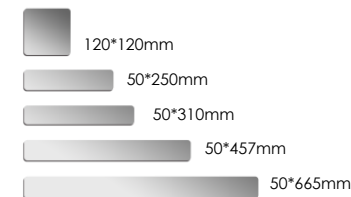

Magnet Soap Disk

924630

- > 430 steel wall plate with 3M tape
- > Magnetic slider with adjustable bracket
- > Shining and brushed finish available
- > Wall Plate Size: 120*120 /50*250 /50*310/50*457 /50*665mm are available.

Magnet Spare paper holder

9246_01

- > 430 steel wall plate with 3M tape
- > Magnetic slider with adjustable bracket
- > Shining and brushed finish available
- > Wall Plate Size: 120*120 /50*250 /50*310/50*457 /50*665mm are available.

Magnet WC Brush Holder

Magnet Hair Dryer Holder

924612

- > 430 steel wall plate with 3M tape
- > Magnetic slider with adjustable bracket
- > Shining and brushed finish available
- > Wall Plate Size: 120*120 /50*250 /50*310/50*457 /50*665mm are available.