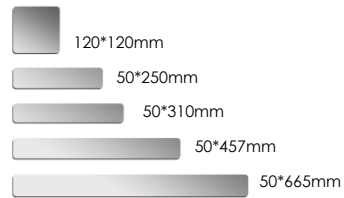

Magnetic Accessories

Module combination

According to your style , you could pick up any accessories and plate to form your favorable combination

120*120 mm

250*50 mm

315*50 mm

457*50 mm

665*50 mm

Toilet brush Holder

Shower Squeegee Holder

Magnet Scraper Holder

924640

- > 430 steel wall plate with 3M tape
- > Magnetic slider with adjustable bracket
- > Shining and brushed finish available
- > Wall Plate Size: 120*120 /50*250 /50*310/50*457 /50*665mm are available.

Magnet Single-Cup Holder

924610

- > 430 steel wall plate with 3M tape
- > Magnetic slider with adjustable bracket
- > Shining and brushed finish available
- > Wall Plate Size: 120*120 /50*250 /50*310/50*457 /50*665mm are available.

Magnet Robe Hook

924601

- > 430 steel wall plate with 3M tape
- > Magnetic slider with adjustable bracket
- > Shining and brushed finish available
- > Wall Plate Size: 120*120 /50*250 /50*310/50*457 /50*665mm are available.