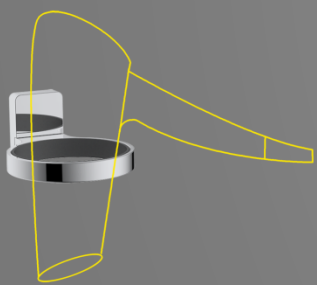

Magnetic Accessories

Module combination

According to your style , you could pick up any accessories and plate to form your favorable combination

120*120 mm

250*50 mm

315*50 mm

457*50 mm

665*50 mm

5 steel plates X 8 accessories
= multiple choices

Hair Dryer Holder

Soap Dish

Spare Paper Holder

Paper Holder

Cup Holder

Hook

Shower Holder

Toilet brush Holder

Shower Squeegee Holder

Magnet Scraper Holder

924640

- > 430 steel wall plate with 3M tape
- > Magnetic slider with adjustable bracket
- > Shining and brushed finish available
- > Wall Plate Size: 120*120 /50*250 /50*310/50*457 /50*665mm are available.

Magnet Single-Cup Holder

924610

- > 430 steel wall plate with 3M tape
- > Magnetic slider with adjustable bracket
- > Shining and brushed finish available
- > Wall Plate Size: 120*120 /50*250 /50*310/50*457 /50*665mm are available.