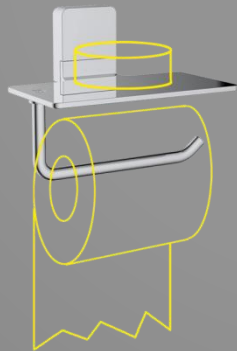

Magnetic Accessories

Module combination

According to your style , you could pick up any accessories and plate to form your favorable combination

120*120 mm

250*50 mm

315*50 mm

457*50 mm

665*50 mm

5 steel plates X 8 accessories
= multiple choices

Hair Dryer Holder

Soap Dish

Spare Paper Holder

Paper Holder

Cup Holder

Hook

Shower Holder

Toilet brush Holder

Shower Squeegee Holder

Magnet Scraper Holder

924640

- > 430 steel wall plate with 3M tape
- > Magnetic slider with adjustable bracket
- > Shining and brushed finish available
- > Wall Plate Size: 120*120 /50*250 /50*310/50*457 /50*665mm are available.

Magnet Single-Cup Holder

924610

- > 430 steel wall plate with 3M tape
- > Magnetic slider with adjustable bracket
- > Shining and brushed finish available
- > Wall Plate Size: 120*120 /50*250 /50*310/50*457 /50*665mm are available.