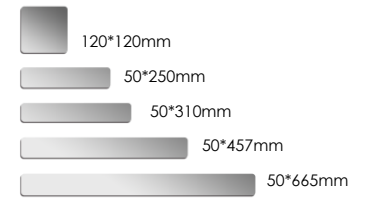

Magnetic Accessories

Module combination

According to your style , you could pick up any accessories and plate to form your favorable combination

120*120 mm

250*50 mm

315*50 mm

457*50 mm

665*50 mm

Toilet brush Holder

Shower Squeegee Holder

Magnet Scraper Holder

924640

- > 430 steel wall plate with 3M tape
- > Magnetic slider with adjustable bracket
- > Shining and brushed finish available
- > Wall Plate Size: 120*120 /50*250 /50*310/50*457 /50*665mm are available.

Magnet Single-Cup Holder

924610

- > 430 steel wall plate with 3M tape
- > Magnetic slider with adjustable bracket
- > Shining and brushed finish available
- > Wall Plate Size: 120*120 /50*250 /50*310/50*457 /50*665mm are available.